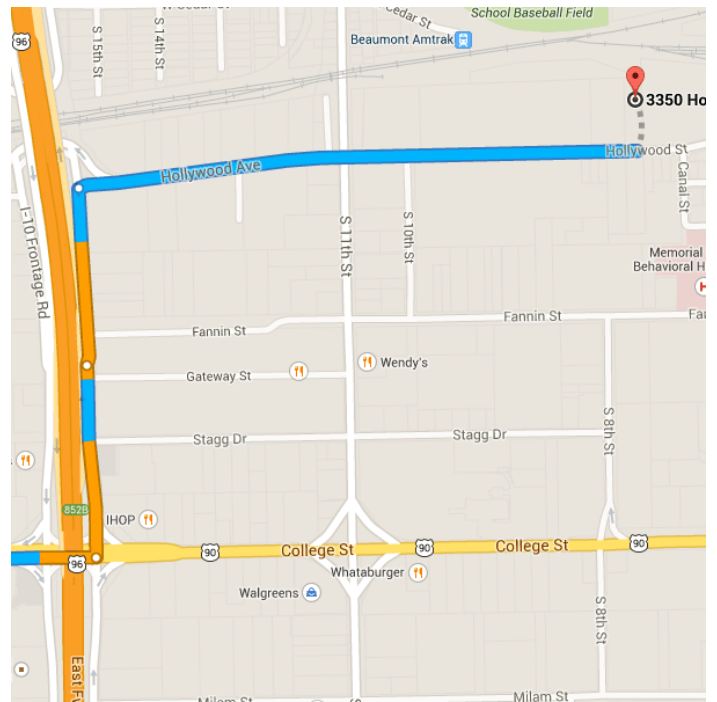

Directions from 2800 N Terminal Rd to 3350 Hollywood St

○ 2800 N Terminal Rd

Houston, TX 77032

Take **Will Clayton Pkwy** and **FM 1960 E** to **TX-146 N/US-90 E** in Dayton

29.4 mi / 40 min

- ↑ 1. Head west on **N Terminal Rd**
0.5 mi
- ↗ 2. Turn right onto **John F Kennedy Blvd**
0.3 mi
- ↗ 3. Take the ramp on the left onto **Jetero Blvd/Will Clayton Pkwy**
Continue to follow **Will Clayton Pkwy**
7.8 mi
- ↖ 4. Turn left onto **Atascocita Road**
3.4 mi
- ↗ 5. Turn right onto **FM 1960 E**
17.3 mi
- ↗ 6. Turn right onto **N Cleveland St**
0.2 mi

Turn **left** onto TX-146 N/US-90 E

Continue to follow US-90 E

46.0 mi / 48 min

Drive to **Hollywood Ave**

1.0 mi / 3 min

8. Turn **left** onto Interstate 10 Access Rd

0.2 mi

9. Slight **right** onto I-10 Frontage Rd

0.2 mi

10. Take the 2nd **right** onto **Hollywood Ave**

0.6 mi

3350 Hollywood St

Beaumont, TX 77701

These directions are for planning purposes only. You may find that construction projects, traffic, weather, or other events may cause conditions to differ from the map results, and you should plan your route accordingly. You must obey all signs or notices regarding your route.

Map data ©2014 Google