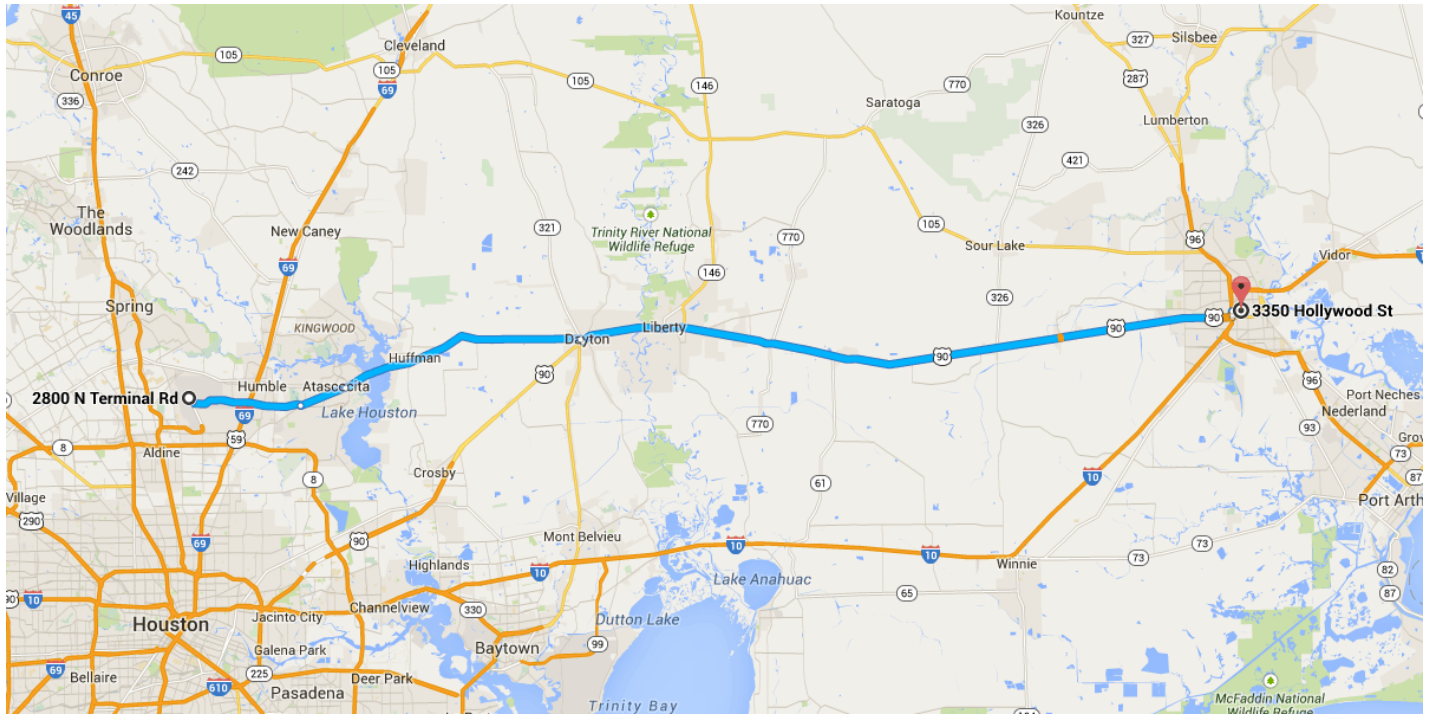

Directions from 2800 N Terminal Rd to 3350 Hollywood St

○ 2800 N Terminal Rd

Houston, TX 77032

Take **Will Clayton Pkwy** and **FM 1960 E** to **TX-146 N/US-90 E** in Dayton

29.4 mi / 40 min

- ↑ 1. Head west on **N Terminal Rd**
0.5 mi
- ↗ 2. Turn right onto **John F Kennedy Blvd**
0.3 mi
- ↗ 3. Take the ramp on the left onto **Jetero Blvd/Will Clayton Pkwy**
Continue to follow **Will Clayton Pkwy**
7.8 mi
- ↖ 4. Turn left onto **Atascocita Road**
3.4 mi
- ↗ 5. Turn right onto **FM 1960 E**
17.3 mi
- ↗ 6. Turn right onto **N Cleveland St**
0.2 mi

Turn **left** onto TX-146 N/US-90 E

Continue to follow US-90 E

46.0 mi / 48 min

Drive to **Hollywood Ave**

1.0 mi / 3 min

8. Turn **left** onto Interstate 10 Access Rd

0.2 mi

9. Slight **right** onto I-10 Frontage Rd

0.2 mi

10. Take the 2nd **right** onto **Hollywood Ave**

0.6 mi

3350 Hollywood St

Beaumont, TX 77701

These directions are for planning purposes only. You may find that construction projects, traffic, weather, or other events may cause conditions to differ from the map results, and you should plan your route accordingly. You must obey all signs or notices regarding your route.

Map data ©2014 Google